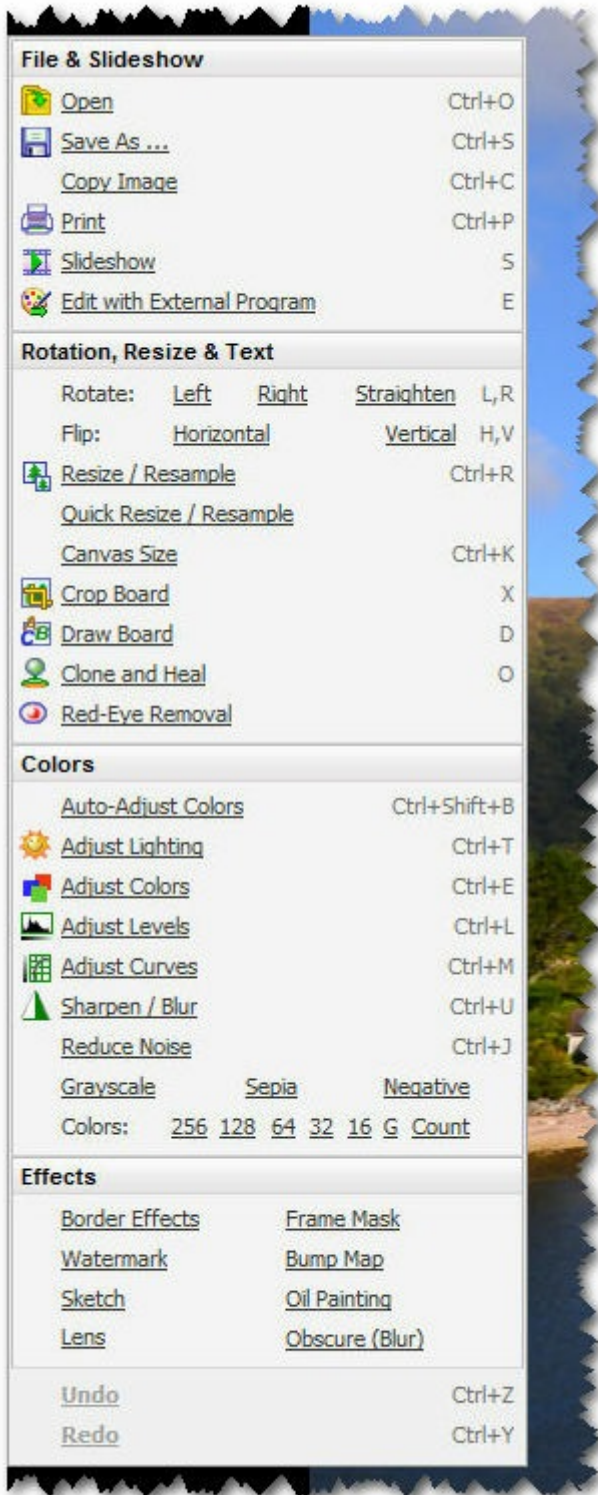

Move the mouse off the left of the screen to bring up the editing menu: